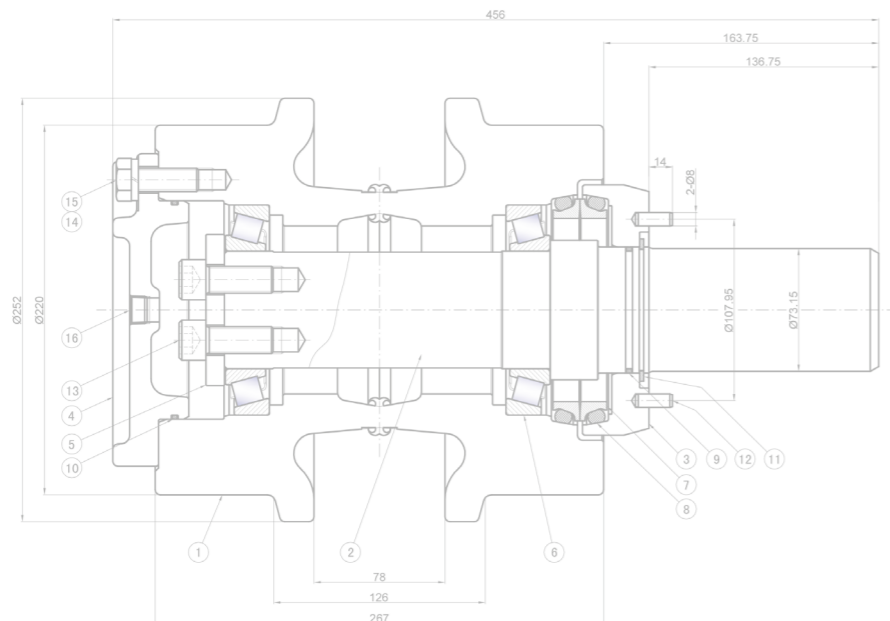

Excavator Carrier Roller

Maker: **HITACHI**

Model	Part No.	KBJ No.	Description	Berco No.
EX200-1	9039755	33-4204F	CARRIER ROLLER	FT2772
EX200-2,3,5,	9089636	33-4203F	CARRIER ROLLER	ID861
EX220-3,5	9089636	33-4203F	CARRIER ROLLER	ID861
EX300-1,2,3	9105750	33-4205	CARRIER ROLLER	FT2784
EX300-5	9149839, 9096966	33-4206F	CARRIER ROLLER	FT3724
EX400-2,3,5	9099140	33-4208F	CARRIER ROLLER	HT544
EX700-1,2	9134126	33-4212	CARRIER ROLLER	HT75
ZX200-3	9234984	33-4213F	CARRIER ROLLER	HT642
ZX200, ZX230	9089636	33-4203F	CARRIER ROLLER	ID861
ZX330	9191054	33-4206F	CARRIER ROLLER	FT3724
ZX330-3	9245169	33-4215F	CARRIER ROLLER	HT696
ZX800	9134126	33-4212	CARRIER ROLLER	HT75
ZX850-3, ZX870-3, EX750, EX1200-6	4638433	33-4216F	CARRIER ROLLER	-

Maker: **SUMITOMO**

Model	Part No.	KBJ No.	Description	Berco No.
CX160, SH200	KRA1251	83-4201F	CARRIER ROLLER	LK31
SH210-5	-	83-4205F	CARRIER ROLLER	-
SH300	KTA0958	83-4202F	CARRIER ROLLER	LK60
SH300-3	KBA1141	83-4206F	CARRIER ROLLER	-

Excavator Carrier Roller

Maker: **KOBELCO**

Model	Part No.	KBJ No.	Description	Berco No.
SK100-3,4	LP64D01006F1	43-4201	CARRIER ROLLER	KB100TR
SK120-3,4,5	LP64D01006F1	43-4201	CARRIER ROLLER	KB100TR
SK200-3,4,5,8	24100N6420F1	43-4202F	CARRIER ROLLER	KB38
SK200-6,7,SR	YN64D01022F1	43-4203F	CARRIER ROLLER	SI903
SK220,LC,LC-3,LC-4	24100N6420F1	43-4202F	CARRIER ROLLER	KB38
SK220-4	24100N6603F1	43-4204	CARRIER ROLLER	-
SK235SR,SR-1E	YN64D01022F1	43-4203F	CARRIER ROLLER	SI903
SK300-3,4,LC-3,LC-4	24100N8640F1	43-4205F	CARRIER ROLLER	SI1015
SK330-6,8	24100N8640F1	43-4205F	CARRIER ROLLER	SI1015
SK400-3,4	24100N8640F1	43-4205F	CARRIER ROLLER	SI1015
SK450-6,LC-6	24100N8640F1	43-4205F	CARRIER ROLLER	SI1015
SK460-6	24100N8640F1	43-4205F	CARRIER ROLLER	SI1015
SK480,LC,LC-6E	24100N8640F1	43-4205F	CARRIER ROLLER	SI1015

Maker: **MITSUBISHI**

Model	Part No.	KBJ No.	Description	Berco No.
MS110	C44301001	53-4201	CARRIER ROLLER	-
MS180	0965260	53-4202	CARRIER ROLLER	-

Maker: **VOLVO**

Model	Part No.	KBJ No.	Description	Berco No.
EC210	14520149, 14528559	73-4201	CARRIER ROLLER	VO2
EC290	14520823	73-4202	CARRIER ROLLER	VO17
EC360	14520608	73-4203F	CARRIER ROLLER	VO20
EC460	14520608	73-4203F	CARRIER ROLLER	VO20