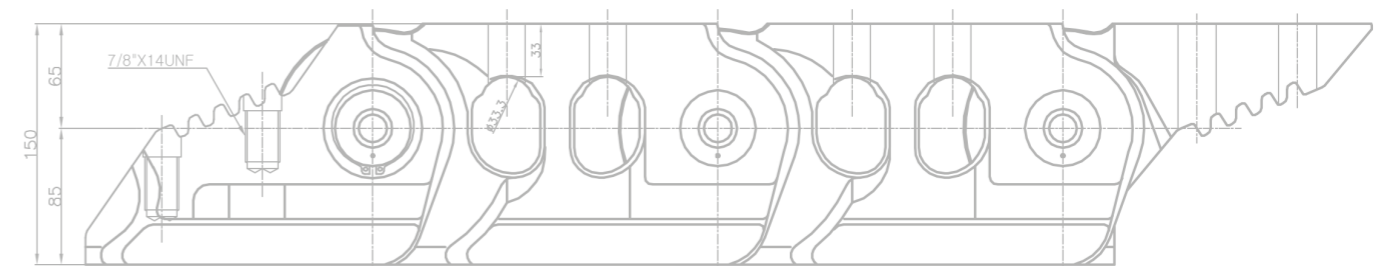

Bulldozer Track Link

Maker: **CATERPILLAR**

Model	Part No.	KBJ No.	Description	Pitch	Bolt	Berco No.
D6H-HD, D6R	6I9668	31-2005/39	LINK (39L, LUB)	203.2	3/4"	CR5534/39
D7, 977K	1S6943	11-2003/41	LINK (41L, STD)	203.2	3/4"	CR1769/41, CR5060/41
D7G, 235B	8S2607	11-2104/38	LINK (38L, STD)	215.9	3/4"	CR2576/38
D7F, 235	7T9827	11-2120/49	LINK (49L, STD)	215.9	3/4"	CR4235/49
D7G	3P0955	21-2104/38	LINK (38L, SPLIT)	215.9	3/4"	CR3308/38
	3P0629	31-2104/38	LINK (38L, LUB)	215.9	3/4"	CR3116/38
D7G-EWL, 973	7T4663	31-2121/40	LINK (40L, LUB)	215.9	3/4"	CR4268/40
	9W9167	31-2122/40	LINK (40L, LUB)	215.9	7/8"	CR4700/40
D7H	6Y1141	31-2107/40	LINK (40L, LUB)	215.9	3/4"	CR5069/40
D7H-HD, D7R	1156301	31-2118/40	LINK (40L, LUB)	215.9	7/8"	CR5574/40
	1M1453	11-2201/39	LINK (39L, STD)	228.6	7/8"	CR2877/39
D8H, D8K	8S0396	21-2201/39	LINK (39L, SPLIT)	228.6	7/8"	CR2701/39
	2P9492	31-2201/41	LINK (41L, LUB)	228.6	7/8"	CR3149/41
D8N, D8R	6Y1136	31-2102/44	LINK (44L, LUB)	215.9	7/8"	CR4525/44
	1P1531	11-2601/39	LINK (39, STD)	260.4	1"	CR2514/39
D9G, D9H	8S1731	21-2601/39	LINK (39L, SPLIT)	260.4	1"	CR2672/39
	2P9426	31-2601/39	LINK (39L, LUB)	260.4	1"	CR3153/39
D9N, D9R, D9T	6Y1130	31-2401/43M	LINK (43L, LUB)	240	1"	CR4653/43
	1995525	41-2401/43M	LINK (43L, LUB)	240	1"	CR6479/43
D10N, D10R	2389851	41-2602/44M	LINK (44L, LUB)	260.4	1-1/8"	CR6075D/44
D11N, D11R	1265347	41-3101/41M	LINK (41L, LUB)	317.5	1-3/8"	CR5622C/41