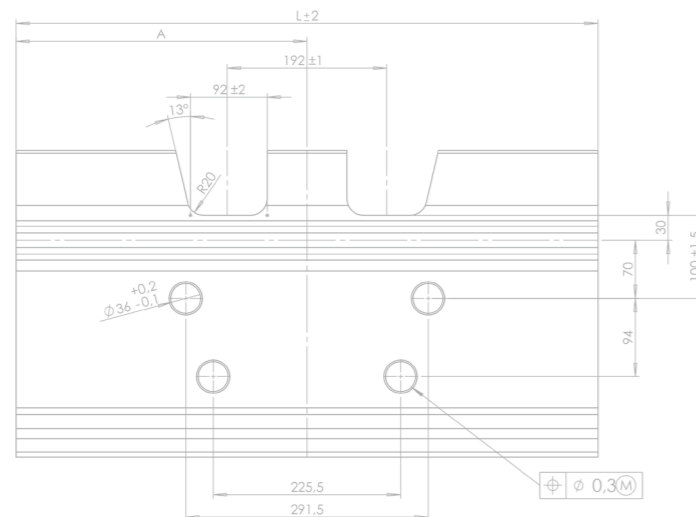

Bulldozer Track Shoe

Maker: **CATERPILLAR**

Model	Part No.	Length	Description	Berco No.	
D7E	5S6909	510	SINGLE GROUSER 20"	CR2604/20	
D7G	1P9807	508	SINGLE GROUSER 20"	CR2086/20	
	1P9808	560	SINGLE GROUSER 22"	CR2086/22	
	3P0616	560	MASTER, SINGLE GROUSER 22"	CR3166/22	
	1P9809	610	SINGLE GROUSER 24"	CR2086/24	
	3P0617	610	MASTER, SINGLE GROUSER 24"	CR3166/24	
D7H	9G2438	610	SINGLE GROUSER 24"	CR4469/24	
	3T6212	915	SWAMP SHOE 36"	-	
D8K	8S0385	560	MASTER, SINGLE GROUSER 22"	CR2706/22	
	2S6345	560	SINGLE GROUSER 22"	CR2089/22	
	7S9093	560	SINGLE GROUSER 22" HD	CR2248/22	
	8S0386	610	MASTER, SINGLE GROUSER 24"	CR2706/24	
	8S0391	610	MASTER, SINGLE GROUSER 24" HD	CR2707/24	
	2S6346	610	SINGLE GROUSER 24"	CR2089/24	
	7S9094	610	SINGLE GROUSER 24" HD	CR2248/24	
	D8N, D8R	7G6448	560	SINGLE GROUSER 22"	CR4054/22
7T2750		560	SINGLE GROUSER 22" HD	CR4054/22	
9P2661		610	SINGLE GROUSER 24"	CR4054/24	
9P2665		660	SINGLE GROUSER 26"	CR4054/26	
7T2394		660	SINGLE GROUSER 26" HD	CR4227/26	
D9H	8S1727, 3T8558	610	MASTER, SINGLE GROUSER 24"	CR2671/24	
	3T8559	610	SINGLE GROUSER 24"	CR2258/24	
D9L	3T8493	610	SINGLE GROUSER 24"	CR4169/24	
D9N, D9R	7T2294	610	SINGLE GROUSER 24"	CR4671/24	
D10N, D10R	7T0724	610	SINGLE GROUSER 24"	CR5040/24	
D11N, D11R	1534874, 6T8063	710	SINGLE GROUSER 28"	CR5665/28	

Bulldozer Track Shoe

Maker: **KOMATSU**

Model	Part No.	Length	Description	Berco No.
D31	112-32-11453	400	SINGLE GROUSER 400MM	KM1088/400
D31P	11G-32-21113	600	SINGLE GROUSER 600MM	KM1088/600
	11G-32-21120	600	SWAMP SHOE	KM2129
D50A	130-32-11280	460	SINGLE GROUSER 460MM	KM259/18
D60, D65A	144-32-11111	510	SINGLE GROUSER 510MM	KM155/20
	144-32-11341	560	SINGLE GROUSER 560MM	KM155/22
	144-32-11350	610	SINGLE GROUSER 610MM	KM155/24
	144-820-7115	950	SWAMP SHOE	-
D65E	14Y-32-11110	950	SWAMP SHOE	KM2096
	14X-32-11110	510	SINGLE GROUSER 510MM	KM2093/510
	14X-32-11360	560	SINGLE GROUSER 560MM	KM2093/560
	14X-32-11370	610	SINGLE GROUSER 610 MM	KM2093/610
D65P-8	14G-32-11111	950	SINGLE GROUSER 950MM	KM509/950
D65P-12	14Y-32-11360	915	SWAMP SHOE 915MM	KM2093/915
D75S	145-32-11293	460	DOUBLE GROUSER 460MM	FT1802/460
D85A-21	154-32-11114E	560	SINGLE GROUSER 560MM	FT1102/22
	154-32-11315	610	SINGLE GROUSER 610MM	FT1102/24
D85EX-15	154-32-71350	560	SINGLE GROUSER 560MM	KM3912/560
	154-32-71360	610	SINGLE GROUSER 560MM	KM3417/610
D85P-21	154-820-1310	910	SINGLE GROUSER 910MM	FT1102/36
	154-820-1120	910	SWAMP SHOE	-
D155A	170-32-11115	560	SINGLE GROUSER 560MM	KM337/22, KM2033/560
	175-32-E1240	560	SINGLE GROUSER 560MM HD	KM2034/22
	175-32-11113	610	SINGLE GROUSER 610MM	KM337/24
	KM337/26	660	SINGLE GROUSER 660MM	KM337/26
D275A-5, D355A-5	195-32-41112, 195-32-11452	610	SINGLE GROUSER 610MM	KM234/24, KM1038/610
D355C	196-32-11111	860	SINGLE GROUSER 860MM	KM234/34
D375A	209-32-11115	610	DOUBLE GROUSER 610MM	KM976/610
D375A-2,5	195-32-61110	610	SINGLE GROUSER 610MM	KM1276/610
	195-32-61370	710	SINGLE GROUSER 710MM	KM1276/710